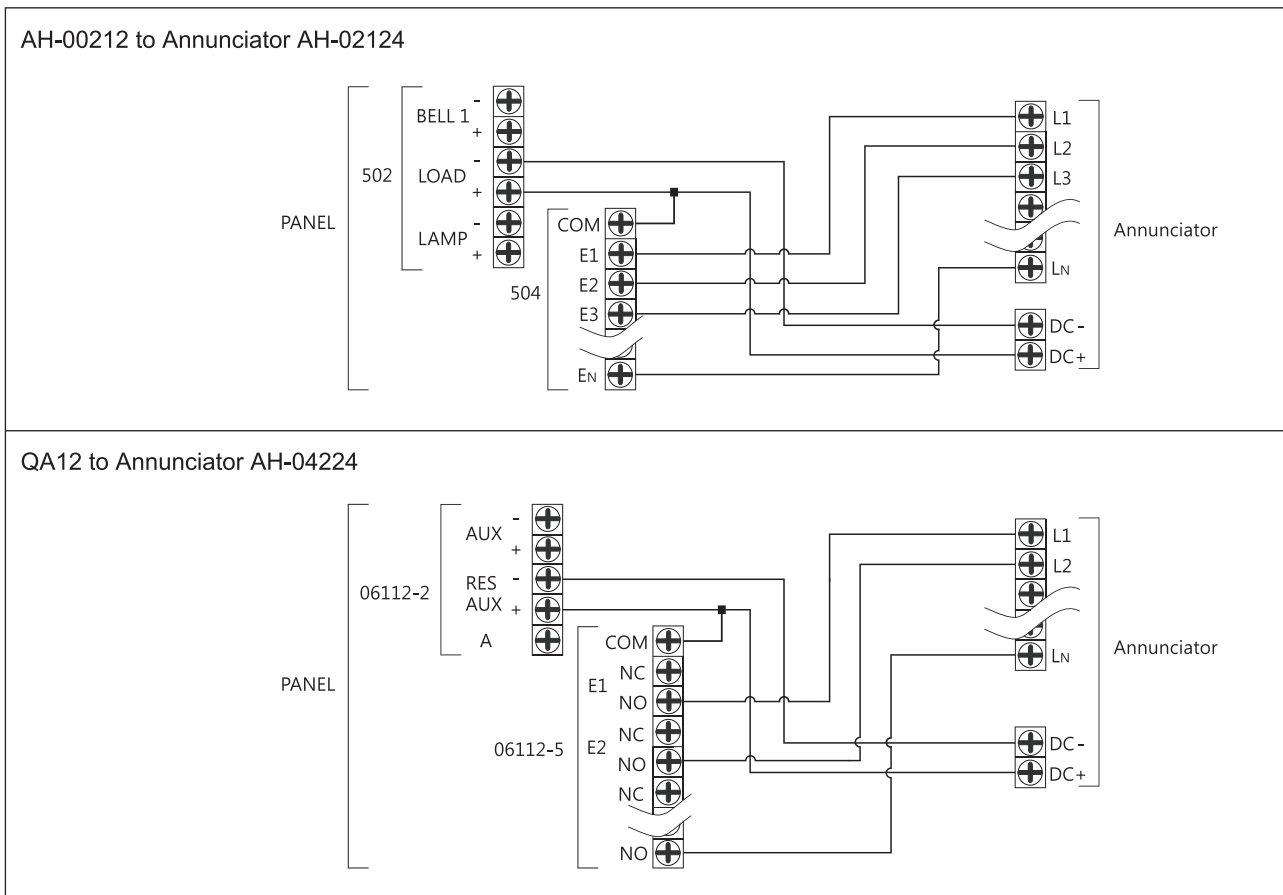

Annunciator AH-02124 / AH-04224

Feature: • Simultaneously active function with the control panel.

Description:

AH-02124

AH-04224

Wiring Diagram

Dimension Unit:mm

| Model | Zone | Height | Wide | Depth |
|----------|---------|--------|------|-------|
| AH-02124 | 1L-10L | 175 | 275 | 100 |
| AH-04224 | 20L-40L | 650 | 450 | 140 |