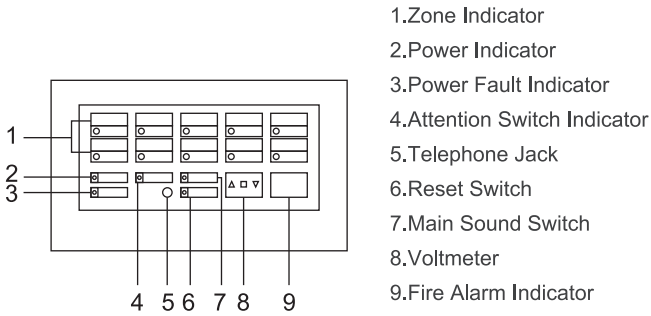

Annunciator AH-02124 / AH-04224

Feature: • Simultaneously active function with the control panel.

Description:

AH-02124

AH-04224

Wiring Diagram

Dimension Unit:mm

| Model | Zone | Height | Wide | Depth |
|----------|---------|--------|------|-------|
| AH-02124 | 1L-10L | 175 | 275 | 100 |
| AH-04224 | 20L-40L | 650 | 450 | 140 |